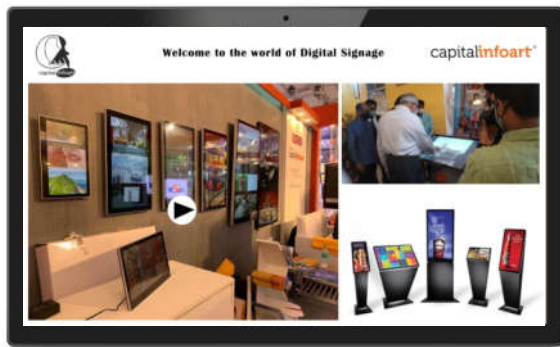

Kiosk Solutions

LED Signage

A wide range of Interactive Kiosk Solutions developed and fabricated in Mixed Medium and are 100% handcrafted with ethnic look and feel. The fabricated stands comes with individual Logo customisation feature for Branding Purpose. The colour and look are also customised for wide range of application as per requirements.

capitalinfoart[®]
Creative digital display solution
www.capitalsignage.com

CREATIVE
DIGITAL DISPLAY
SOLUTIONS

Android Digital Signage | Wall Mount Digital Signage | Interactive Kiosk
Bar-Type Signage | Interactive Digital Monitor | Interactive White Board
Table Top Android Signage | Double Side Android Glass Kiosk | LED Wall
LED Controller | Industrial PC | Cloud Management Application

32" ANDROID DIGITAL SIGNAGE with CLOUD CMS

System	CPU	RK3288 Quad Core	CI-3202T
	RAM	2GB	
	Internal memory	16GB	
	Operation system	Android 8.1	
	Touch screen	10-Point Capacitive Touch	
Display	Panel	32" LED Powered LCD Panel	
	Resolution	1920*1080	
	Viewing Angle	85/85/85/85(L/R/U/D)	
	Contrast Ratio	1000:1	
	Luminance	300 cdm ²	
	Aspect Ratio	16:9	
Network	WiFi	802.11b/g/n	
	Ethernet	RJ45 (10M/100 Mbps)	
	Bluetooth	Bluetooth 4.0	
Interface	Card Slot	SD Card, Support up to 32GB	
	USB	1 x Mini USB OTG, USB host 2.0 x 2	
	Power Jack	DC Power Input	
	HDMI	HDMI Output	
	Earphone	3.5mm	
Media	Video Format	MPEG-1,MPEG-2,MPEG-4,H.265,H.264,VC-1,VP8	
	Audio Format	MP3/WMA/AAC etc.	
	Photo	JPEG, JPG, PNG, GIF, etc	
Other	Speaker	2x3 W	
	Camera	2.0 M/P, Front Camera	
	VESA Mount	100mm x 100mm	
	Microphone	Yes	
	Language	Multi-language	
	Working Temp	0--40degree	
Accessories	Adapter	Adapter,12V/5A	
	User manual	Yes	
	Stand	Yes (Table-Top)	
Dimension	Product Size	750.4mm x 449.7mm x 42mm (L x W x H)	
	Net Weight	8.5 kg	